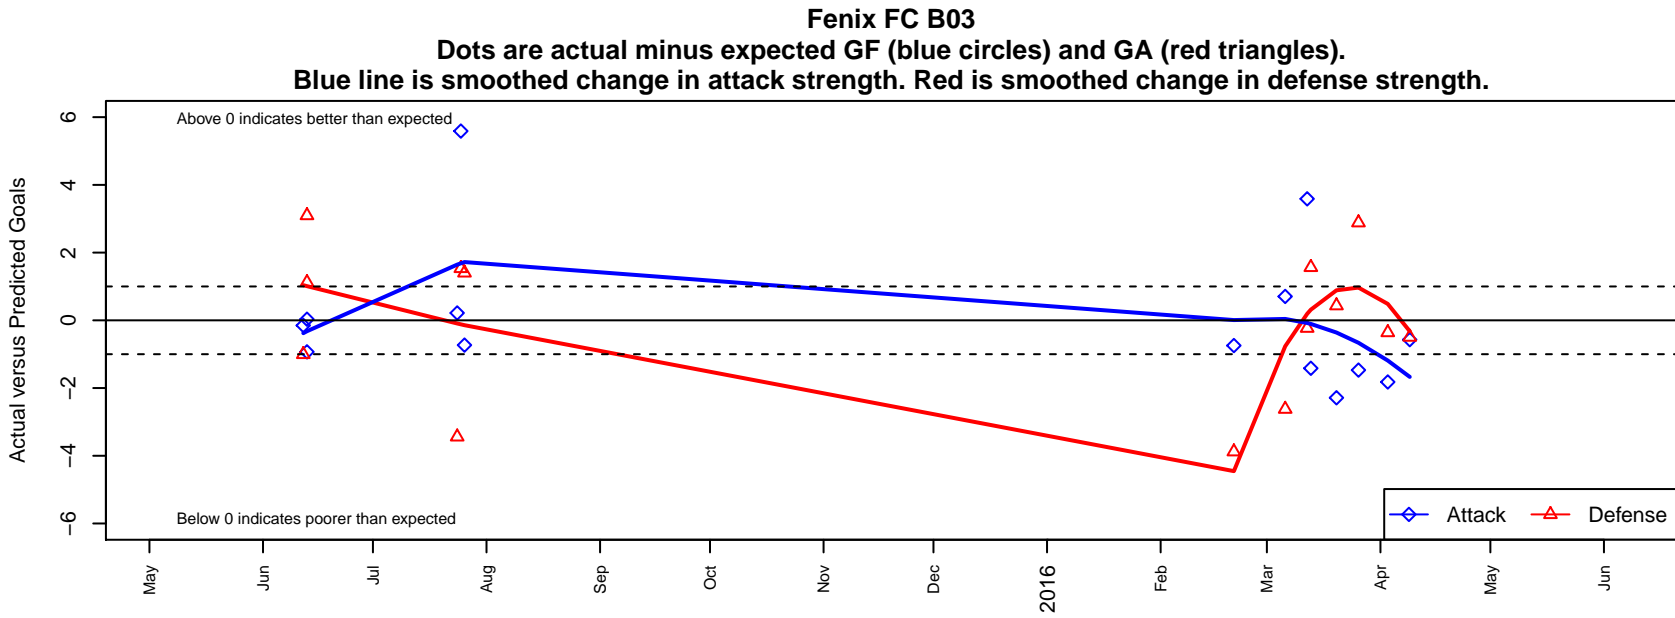

Fenix FC B03

B03 total strength=354
 attack=0.31 defense=0.15
 spr league = Spr PSPL Classic 2 U12

alt names used:
 Fenix FC BU12
 Fenix FC BU12
 Fenix FC U12 Blue

Venues played:
 2015 Starfire Spring Classic BU12
 2015 Sounders FC Cup BU12 Silver
 2015 Spr PSPL Classic 2 U12

**attack and defense variance (black dot)
relative to other teams
and top 10 in region**

**attack and defense rating
relative to others at age
and all opponents in last 13 months**

**attack and defense rating
relative to others at age
and all opponents in last 13 months**

Performance relative to 13 month average

Performance relative to 13 month average

Distribution of opponents
 Red = Lose zone, Blue = Win zone, Green = Even
 Black line separates win/lose zones

lot. A=Neither has attack advantage, B=Opponent has both attack and defense advantage, C=Opponent has both attack and defense disadvantage, D=Both have